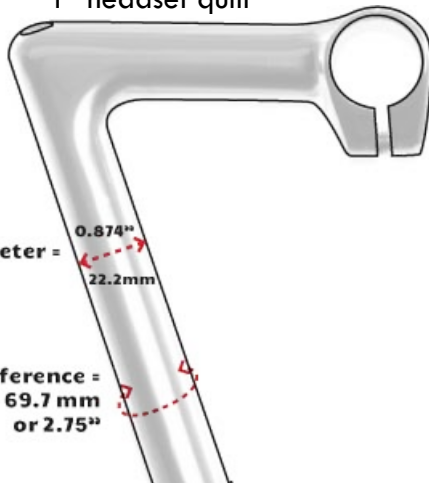

FLIPCROWN

SIZE GAUGE

PRINT THIS PAGE WITHOUT RESIZING

1" headset quill diameter

1 1/8" headset quill diameter

1 cm

1 inch

1" headset quill

1 1/8" headset quill