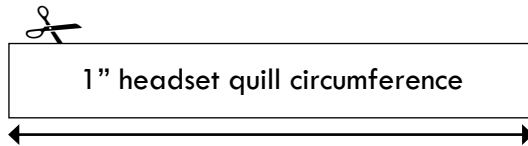

FLIPCROWN

SIZE GAUGE

PRINT THIS PAGE WITHOUT RESIZING

1" headset quill diameter

1 1/8" headset quill diameter

1 cm

1 inch

1" headset quill