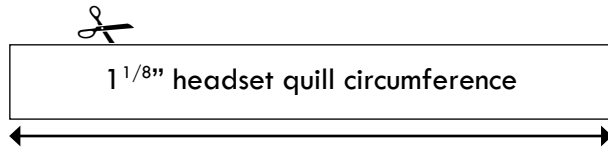

FLIPCROWN

SIZE GAUGE

PRINT THIS PAGE WITHOUT RESIZING

1" headset quill diameter

1 1/8" headset quill diameter

1 cm

1 inch

1" headset quill